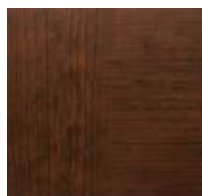

PREMIUM SERIES ULTRA-GRAIN® CLASSIC FINISHES

Walnut Finish