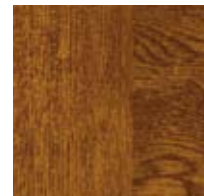

Medium Finish