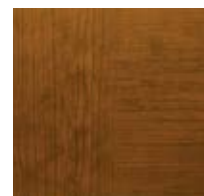

Medium Finish

Note: Due to the printing process, color may vary from actual product color. Please see your Clopay Dealer for actual color sample.