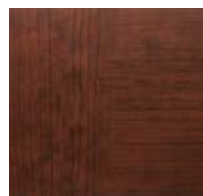

Cherry Finish